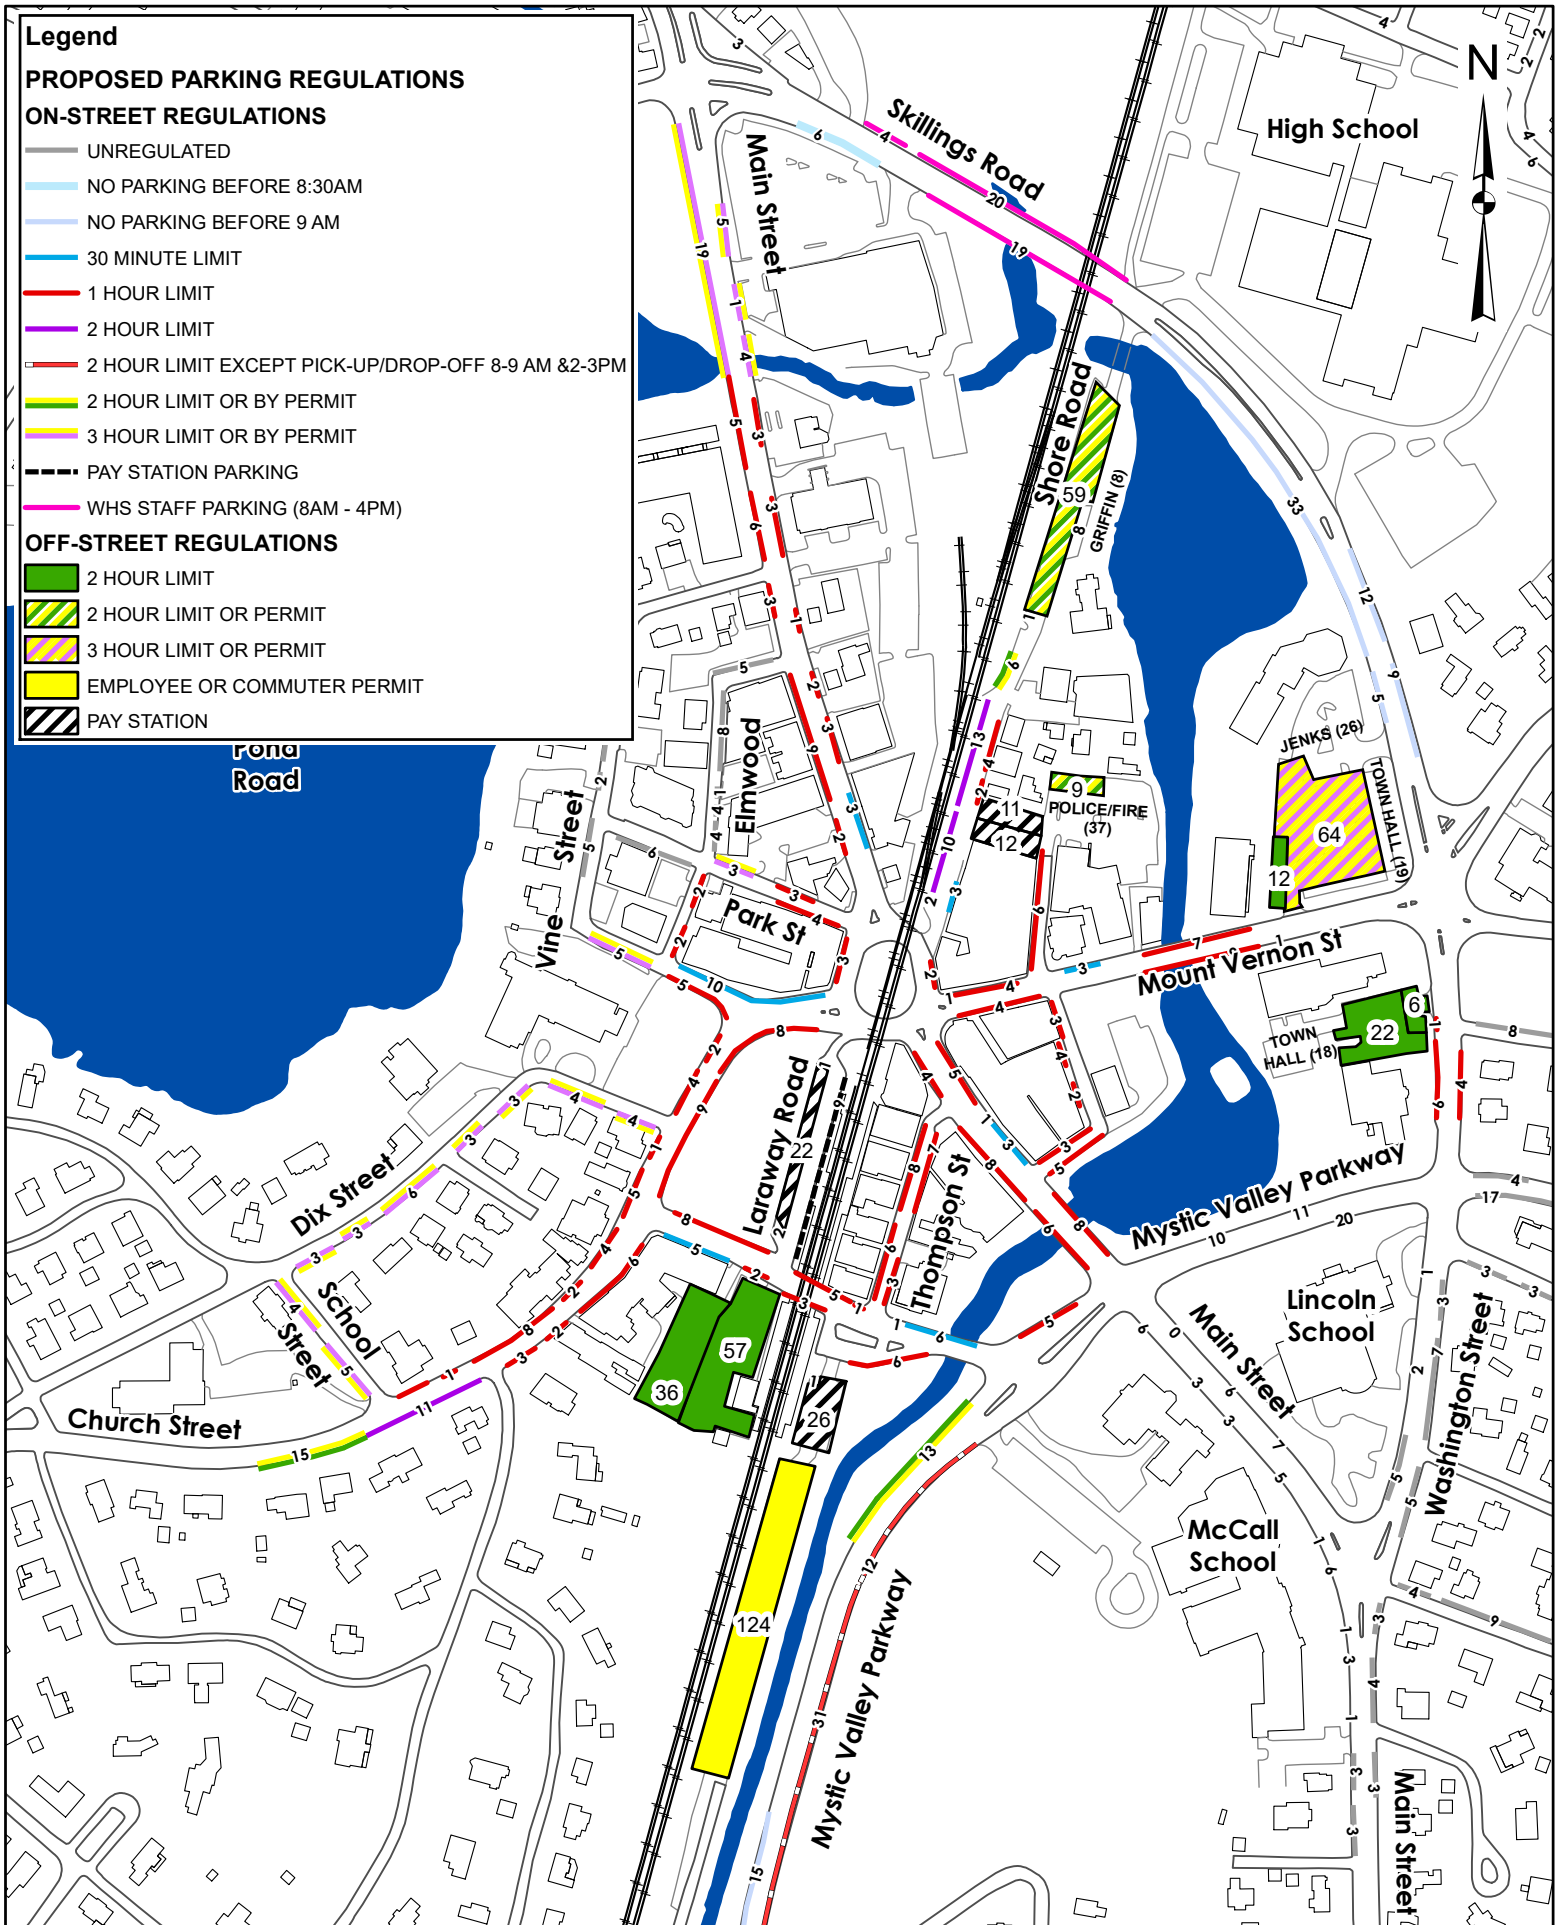

Legend

PROPOSED PARKING REGULATIONS

ON-STREET REGULATIONS

- UNREGULATED
- NO PARKING BEFORE 8:30AM
- NO PARKING BEFORE 9 AM
- 30 MINUTE LIMIT
- 1 HOUR LIMIT
- 2 HOUR LIMIT
- 2 HOUR LIMIT EXCEPT PICK-UP/DROP-OFF 8-9 AM & 2-3PM
- 2 HOUR LIMIT OR BY PERMIT
- 3 HOUR LIMIT OR BY PERMIT
- PAY STATION PARKING
- WHS STAFF PARKING (8AM - 4PM)

OFF-STREET REGULATIONS

- 2 HOUR LIMIT
- 2 HOUR LIMIT OR PERMIT
- 3 HOUR LIMIT OR PERMIT
- EMPLOYEE OR COMMUTER PERMIT
- PAY STATION

WINCHESTER TOWN CENTER PARKING MANAGEMENT PLAN - FINAL

Updated with changes made by the BOS through 11/29/2021